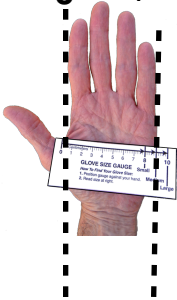

## GLOVE SIZE GAUGE

**How To Find Your Glove Size:**

1. Position gauge against your hand.
2. Read size at right.

Small

Medium

Large

*Make sure this page prints at 100%. Check scale with ruler in centimeters.*